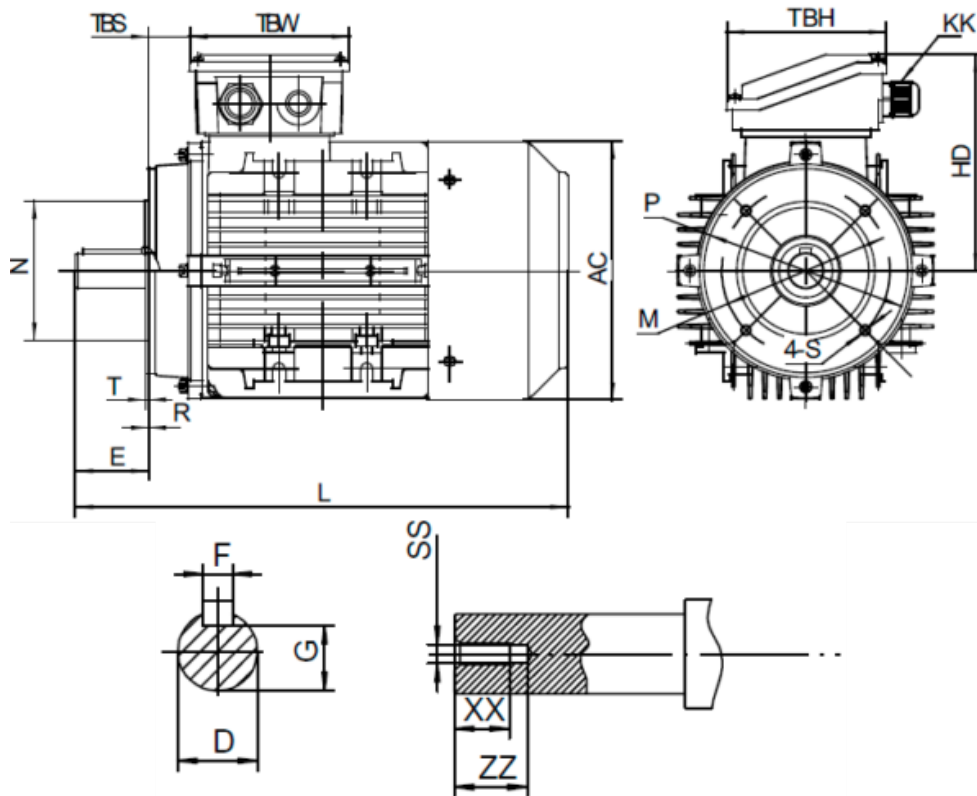

Data Sheet

Article number: 25180150042540

Description: Kleedrive T3A 160L-4 15.0kw 1400 rpm UL/CSA
3x400/690V 50 HZ IP55 B14 Eff=92,1%

Measures

AA = 314	L = 616/660	TBH = 148
AC = Ø314	M = Ø215	TBS = 64
AD = 391	N = Ø180	TBW = 148
D = Ø42	P = Ø250	XX = 36
E = 110	R = 0	ZZ = 45
F = 12	S = M12	
G = 37	SS = M16	
HD = 231	T = 4	